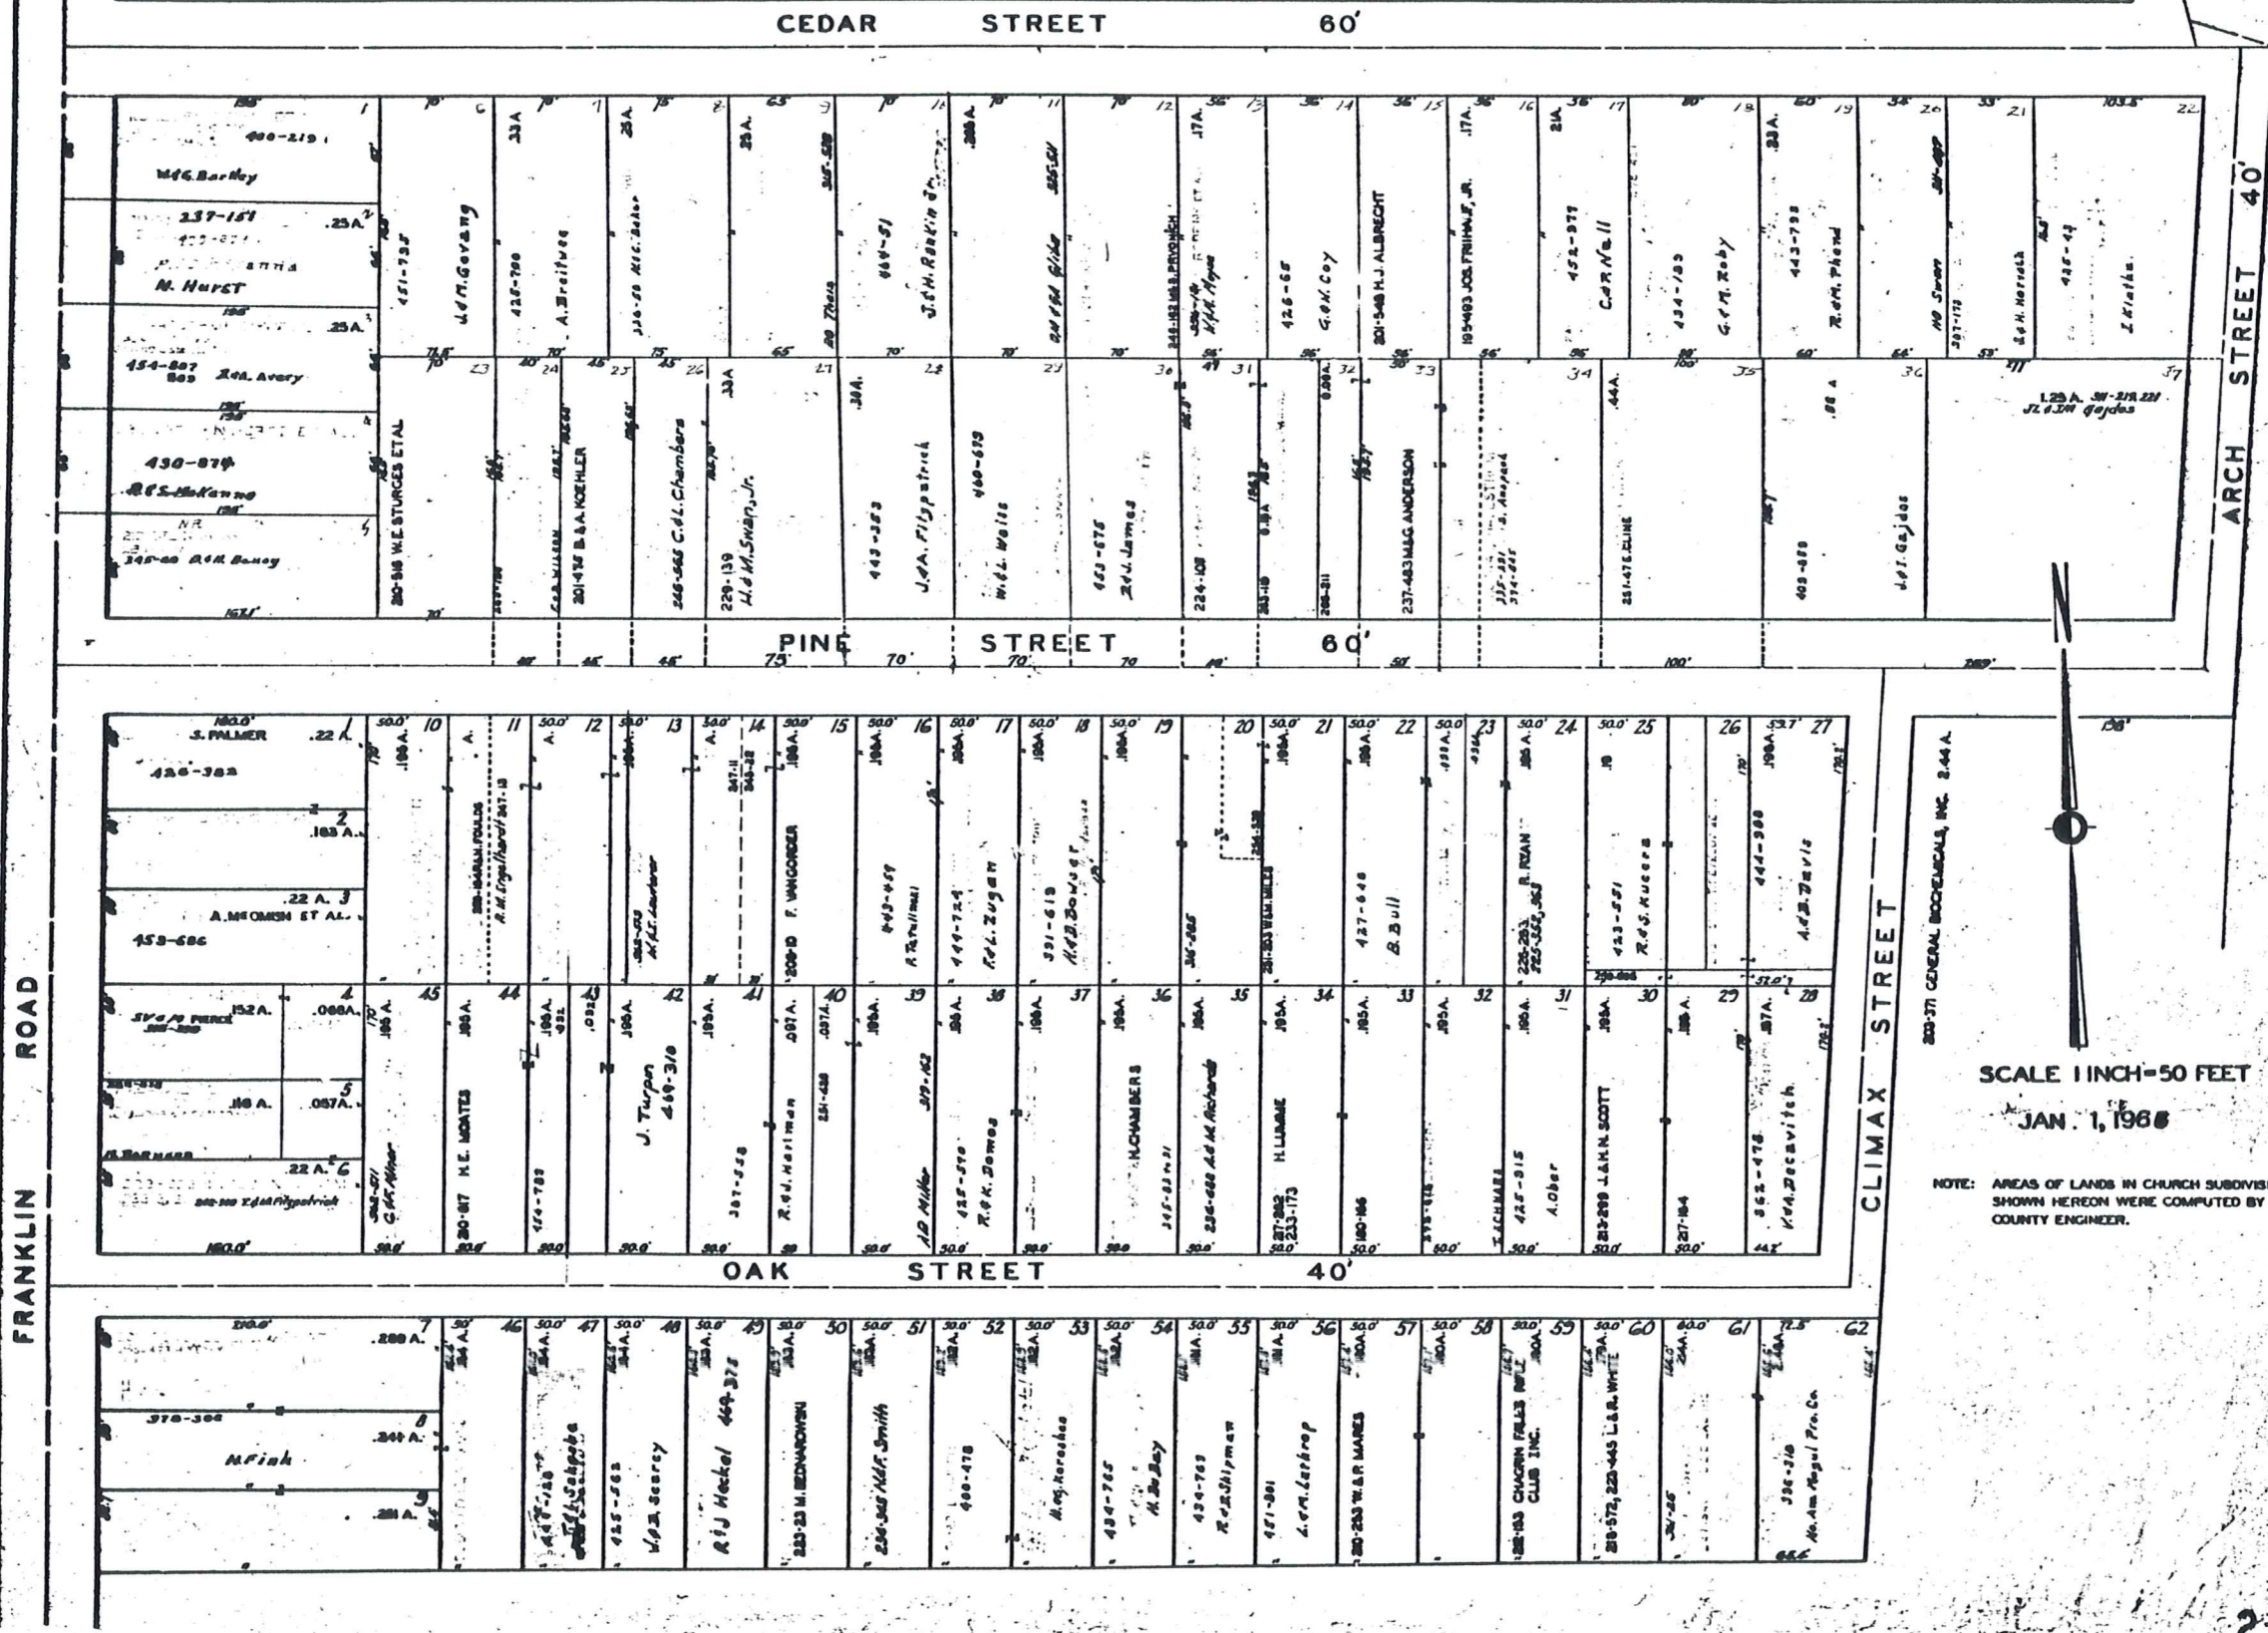

CHURCH SUBDIVISION AND LANDS NORTHERLY THEREOF

REC. OF PLATS VOL. 2 PG. 17
IN LOT NO. 48 TRACT I BAINBRIDGE TOWNSHIP

SCALE 1 INCH=50 FEET
JAN. 1, 1968

NOTE: AREAS OF LANDS IN CHURCH SUBDIVISION SHOWN HEREON WERE COMPUTED BY THE COUNTY ENGINEER.