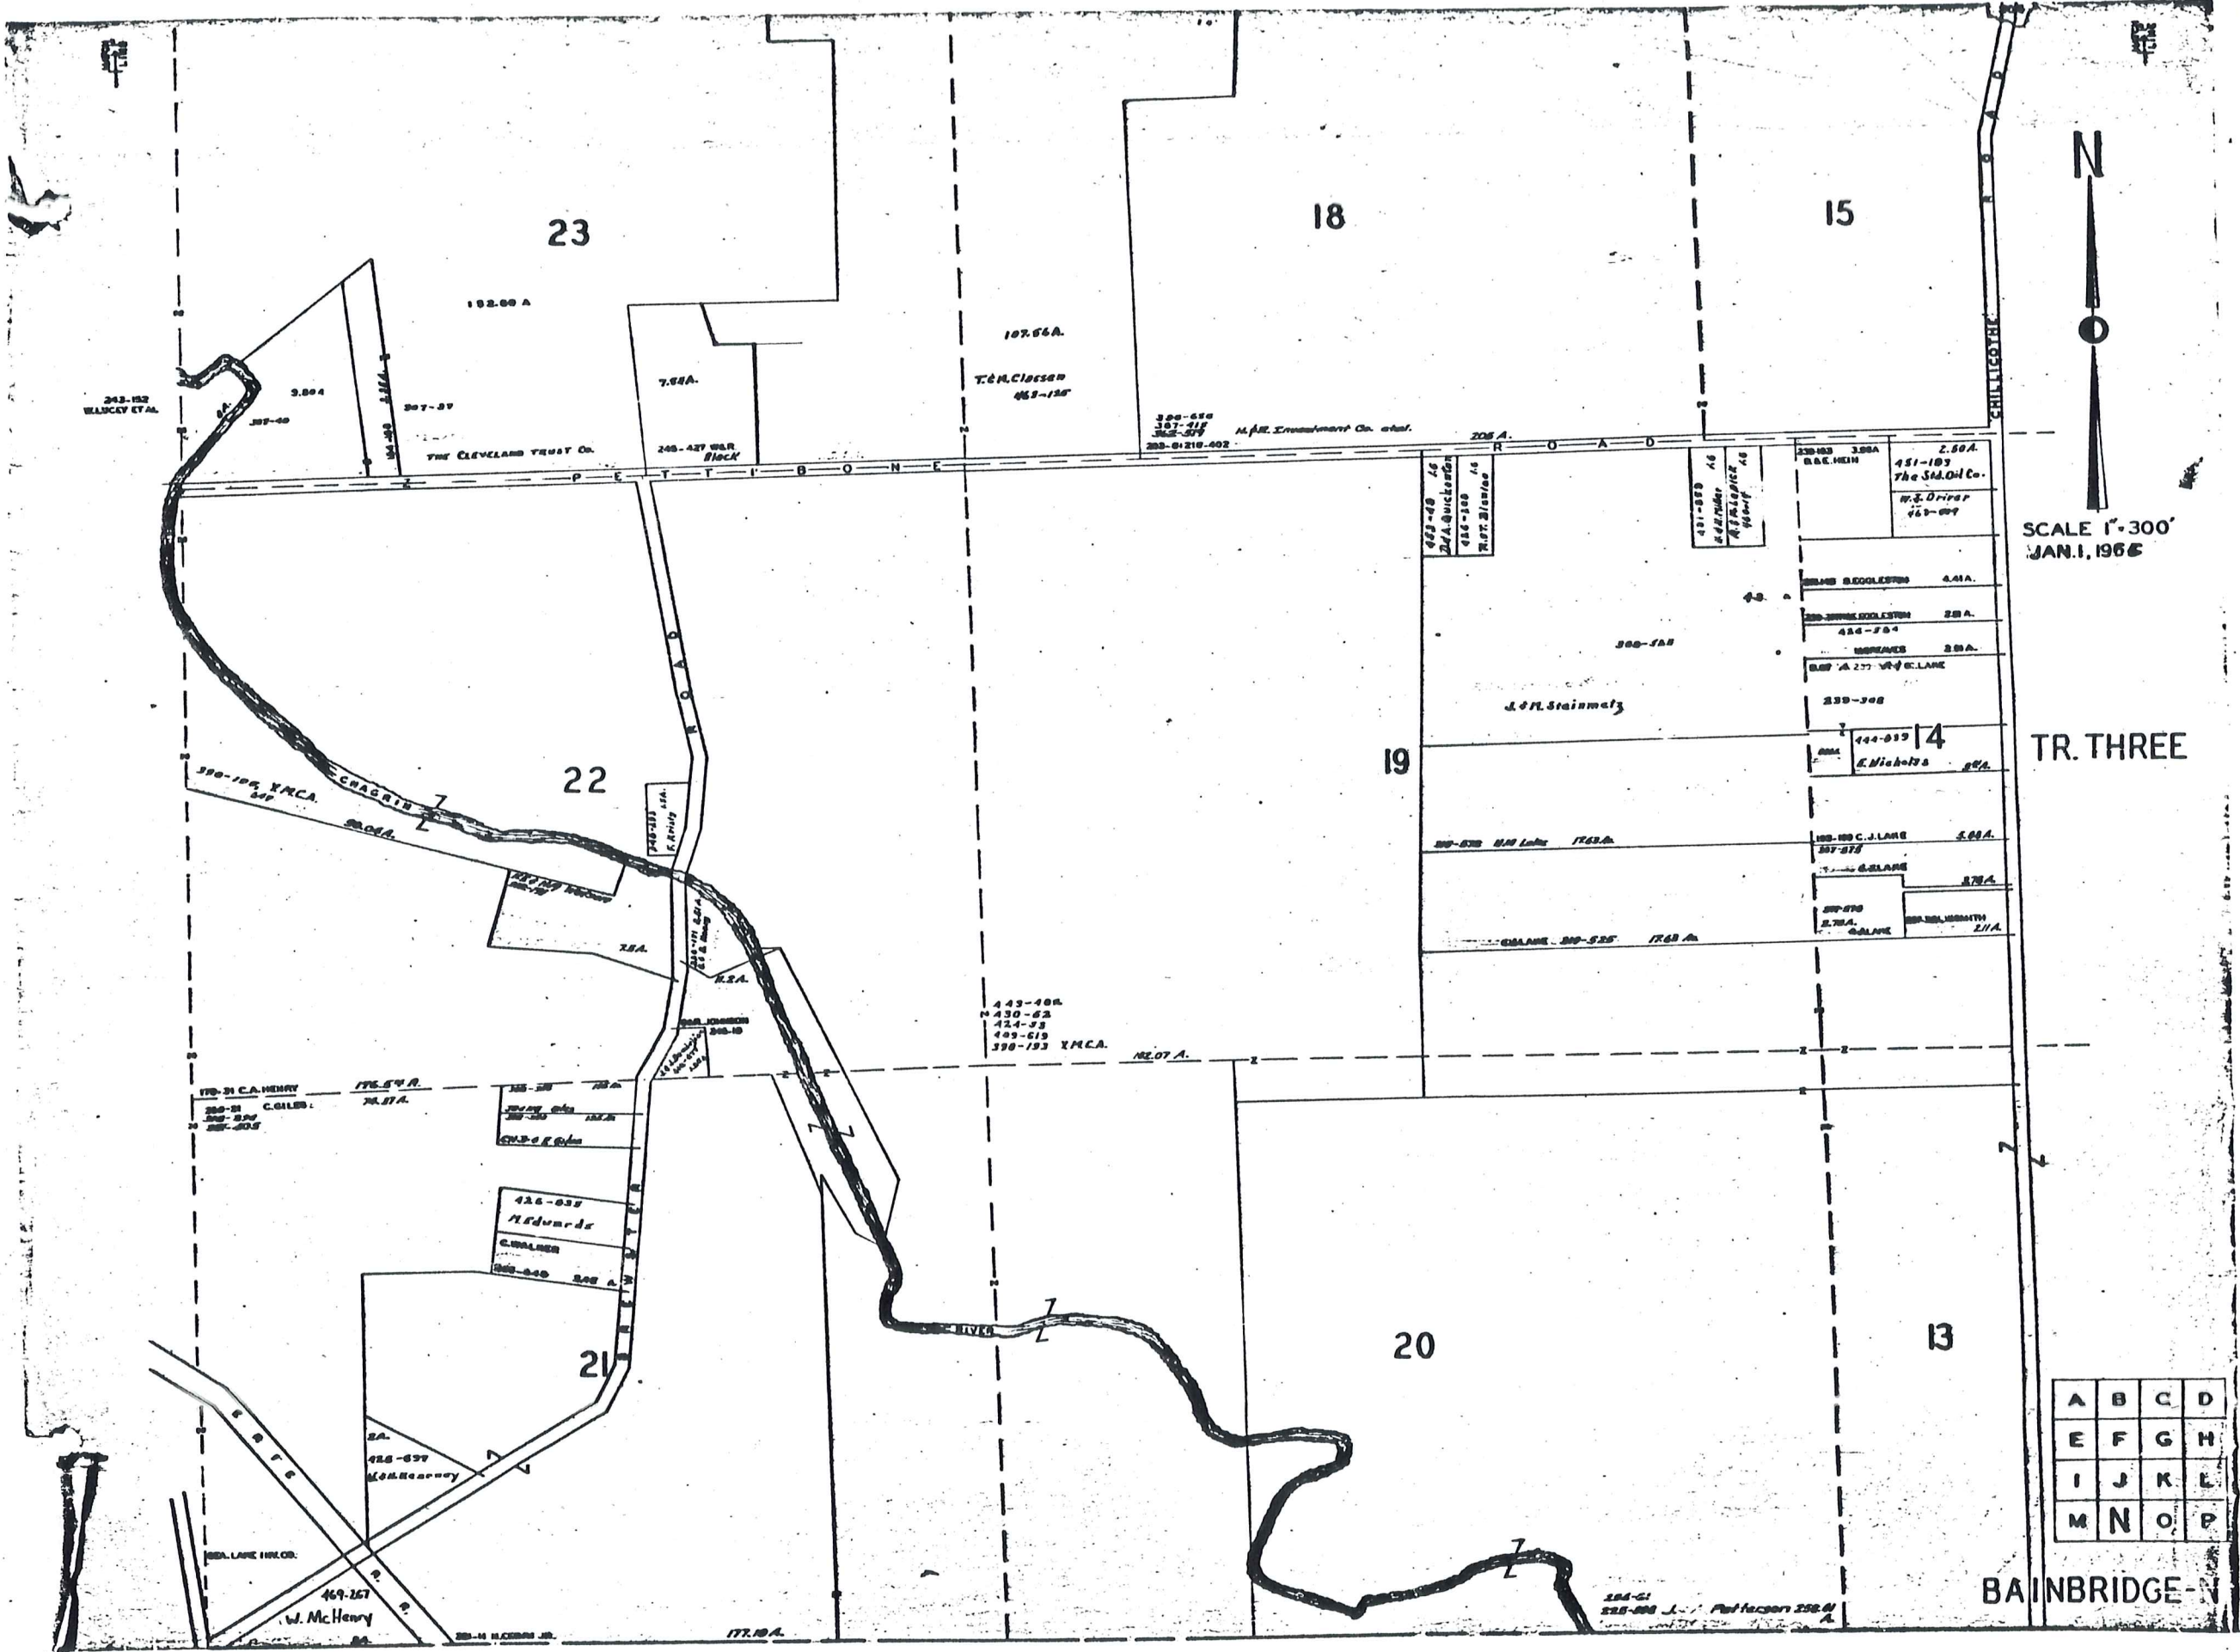

SCALE 1"=300'
JAN. 1, 1966

TR. THREE

BAINBRIDGE

A	B	C	D
E	F	G	H
I	J	K	L
M	N	O	P

23

18

15

22

19

20

13

21

242-152
WILKEY ET AL.

THE CLEVELAND TRUST CO.

107.66A.
T. & M. Closson
463-128

300-620
307-217
302-077
M. J. Zimmmerman Co. et al.
300-0210-002

230-400 330A
B. G. HEIN
451-103
The Std. Oil Co.
W. S. Driver
453-009

BRAND S. COLESTON 4.41A.
BRAND S. COLESTON 2.8A.
454-704
MORANES 2.8A.
BRAND A. 277-107 C. LARK
230-308
444-037
E. Nichols
28A.

100-100 C. J. LARK 5.00A.
107-278
C. LARK
3.70A.
100-070
C. LARK
3.70A.
100-070
C. LARK
3.70A.

443-406
430-62
424-33
403-619
390-193 YMCA.
102.07 A.

170-31 CA. HENRY 176.57 A.
200-200 C. GILES 70.17 A.
200-200
200-200

125-20
125-20
125-20

426-039
H. Edwards
C. WALSH
200-040 200 A. 2

428-077
M. M. Kearney

469-267
W. McHenry

204-01
225-000 J. J. Puffenberger 225 A.