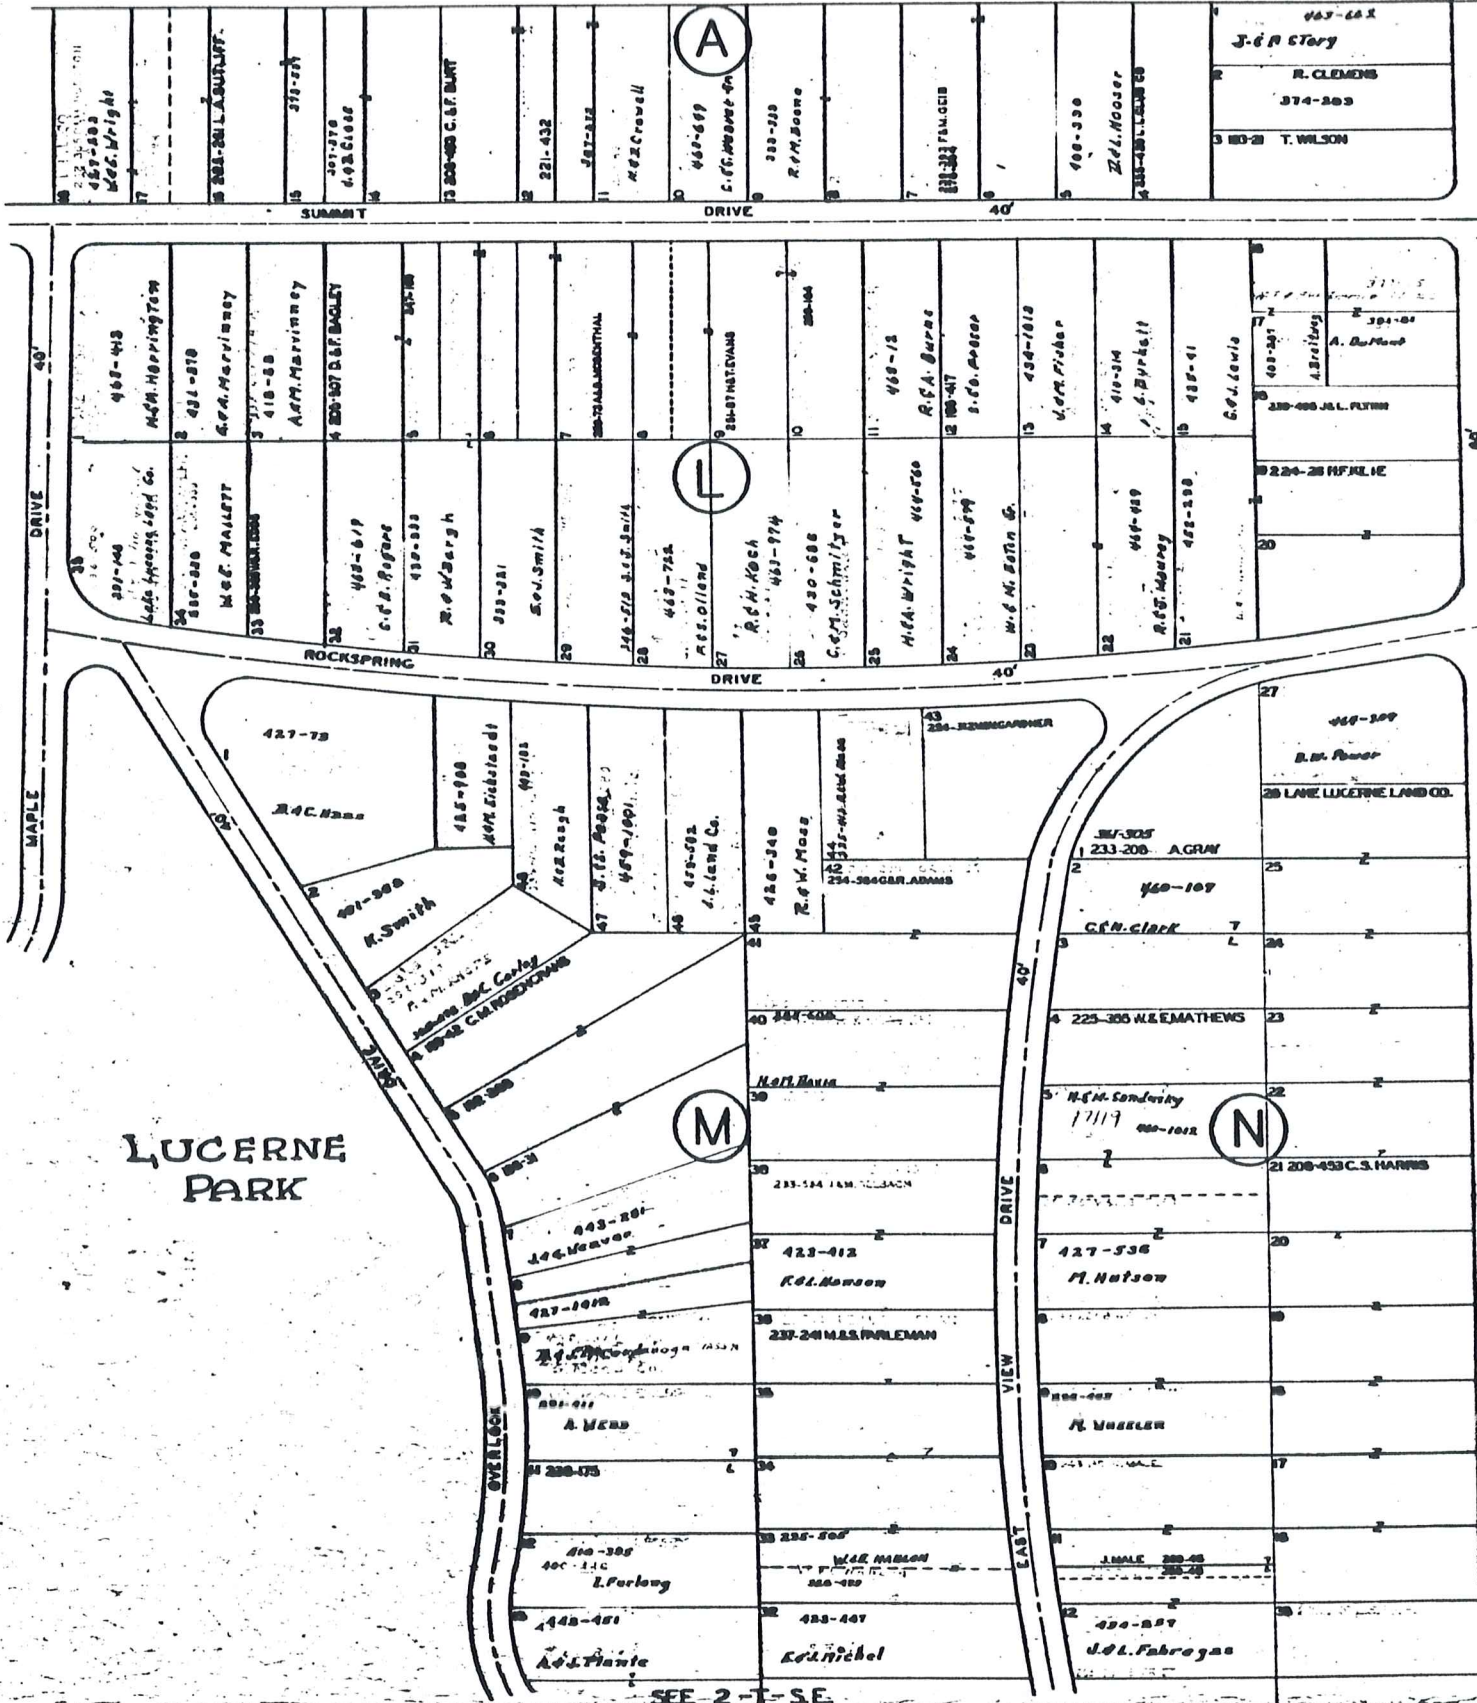

# WALKER SUBDIVISION

O.L. 48 TRACT I

PLAT RECORDS VOL. 2 PG. 25, 26

BAINBRIDGE TOWNSHIP

LAKE LUCERNE  
SUB. N.E. PART

O.L. 22 & 23 TRACT I

SCALE 1 INCH = 80 FEET  
 PLAT RECORDS VOL. 2 PG. 21-24  
 VOL. 3 PG. 19, 20  
 JAN. 1, 1966