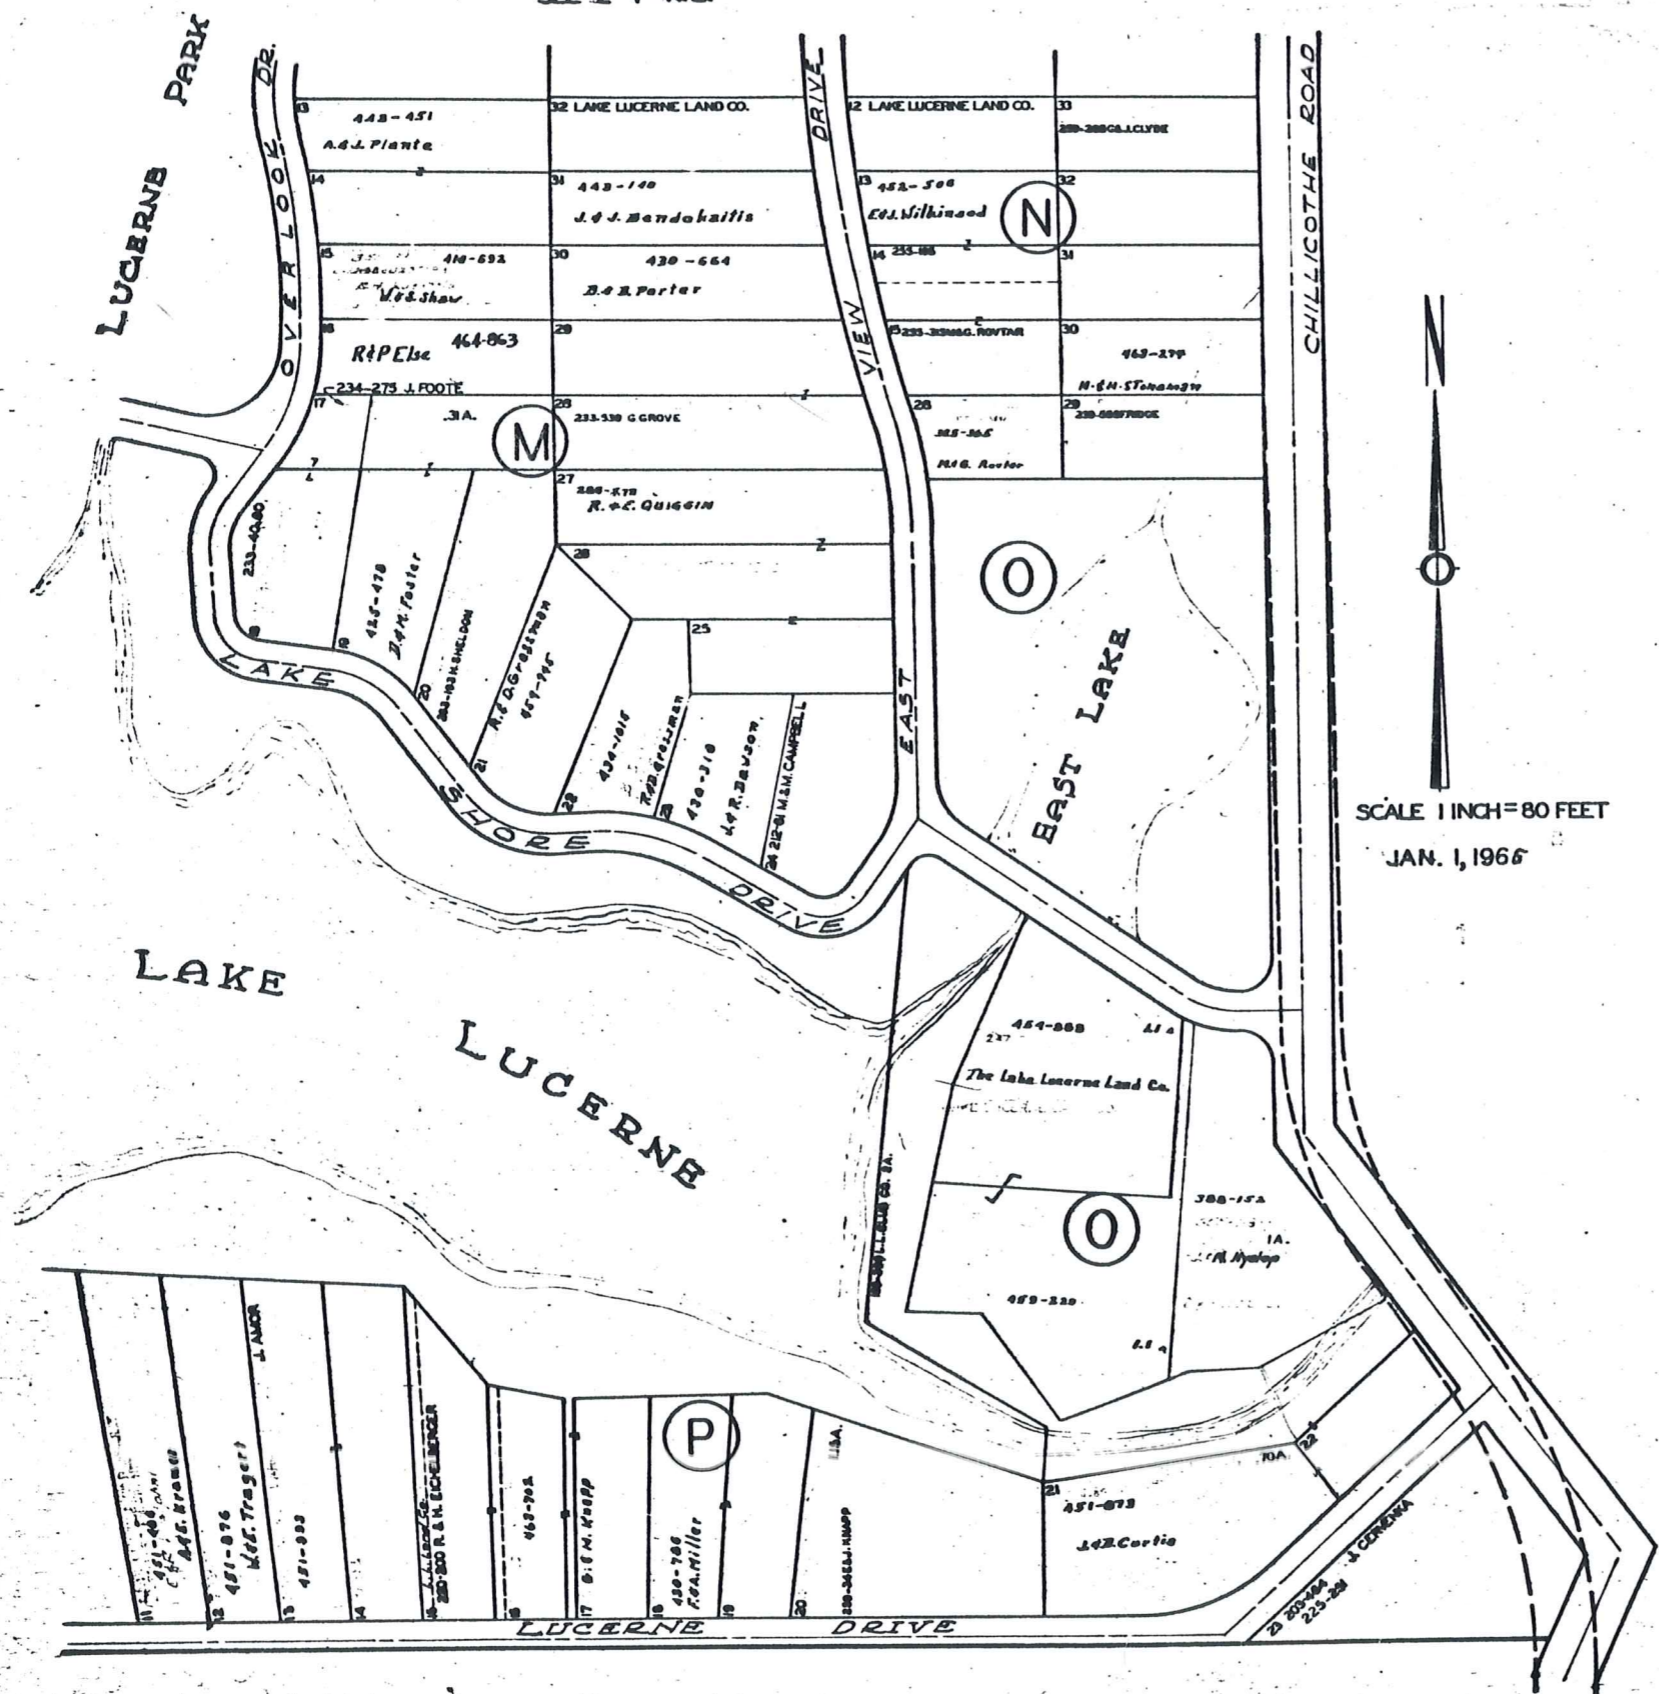

SEE 2-T-N.E.

SEE 2-T-S.W.

SCALE 1 INCH=80 FEET

JAN. 1, 1966

2-T