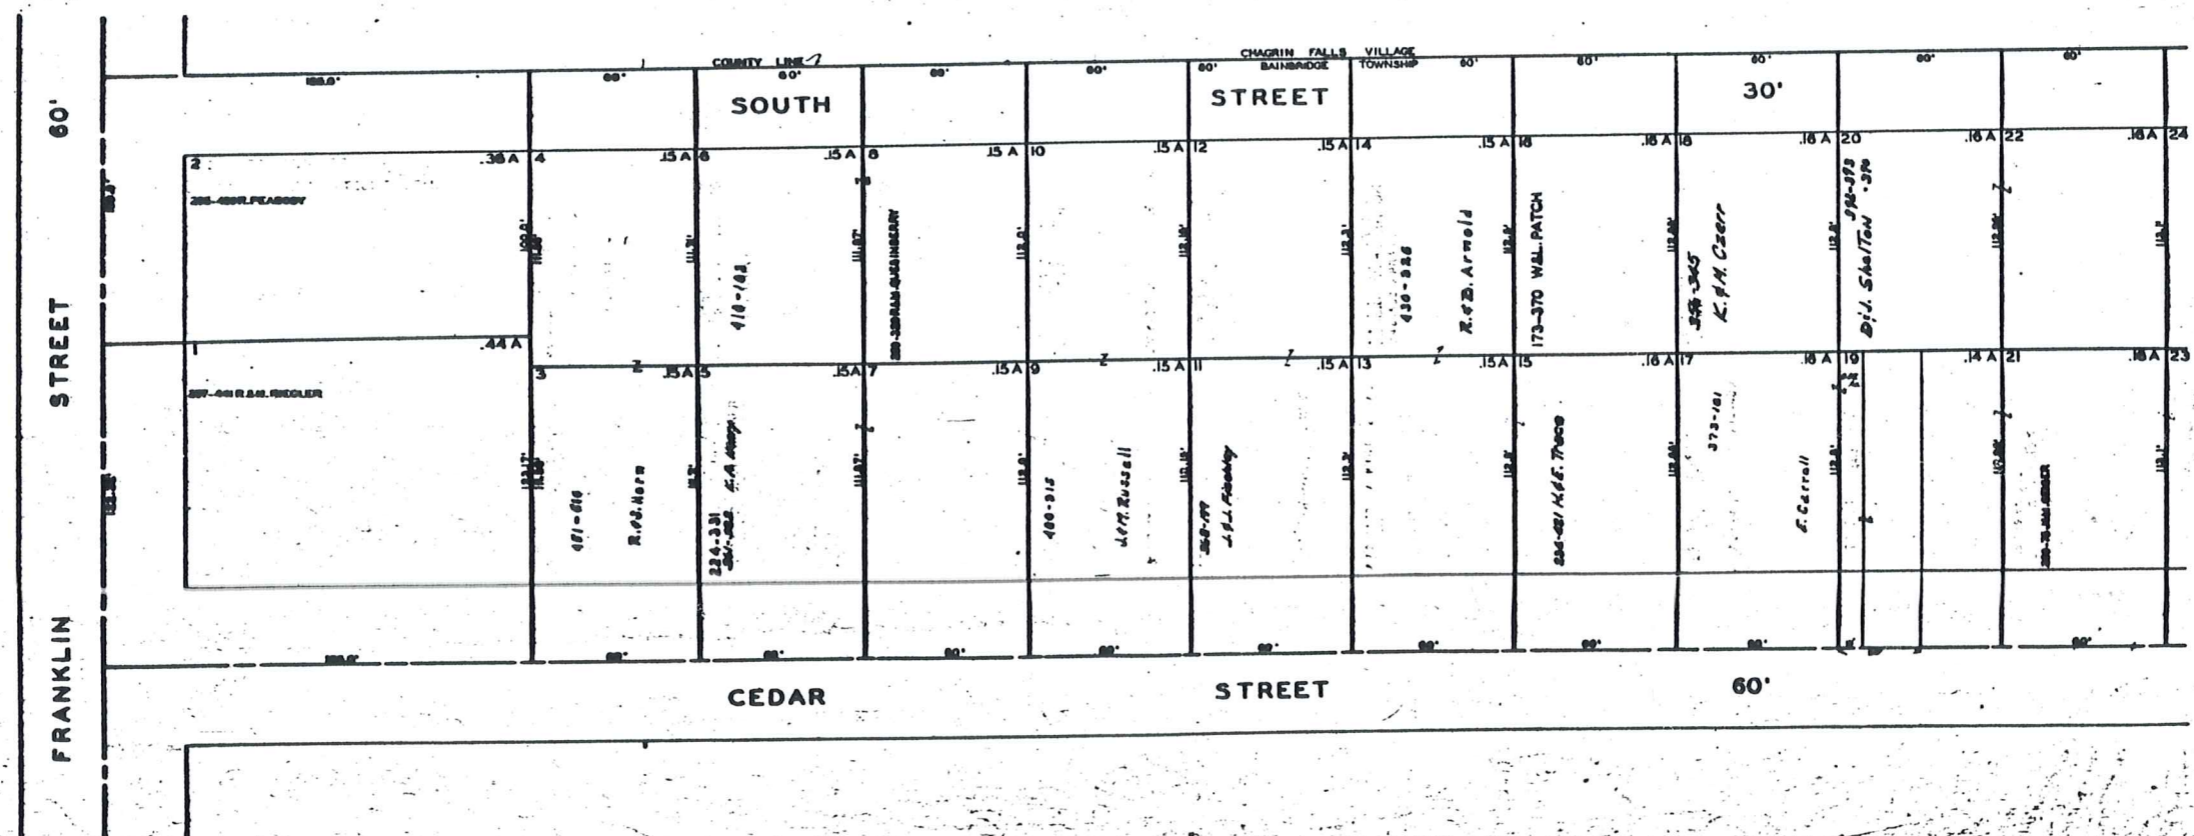

BAINBRIDGE TOWNSHIP

WALKER SUBDIVISION

O.L. 48 TRACT I

PLAT RECORDS VOL. 2 PG. 25, 26